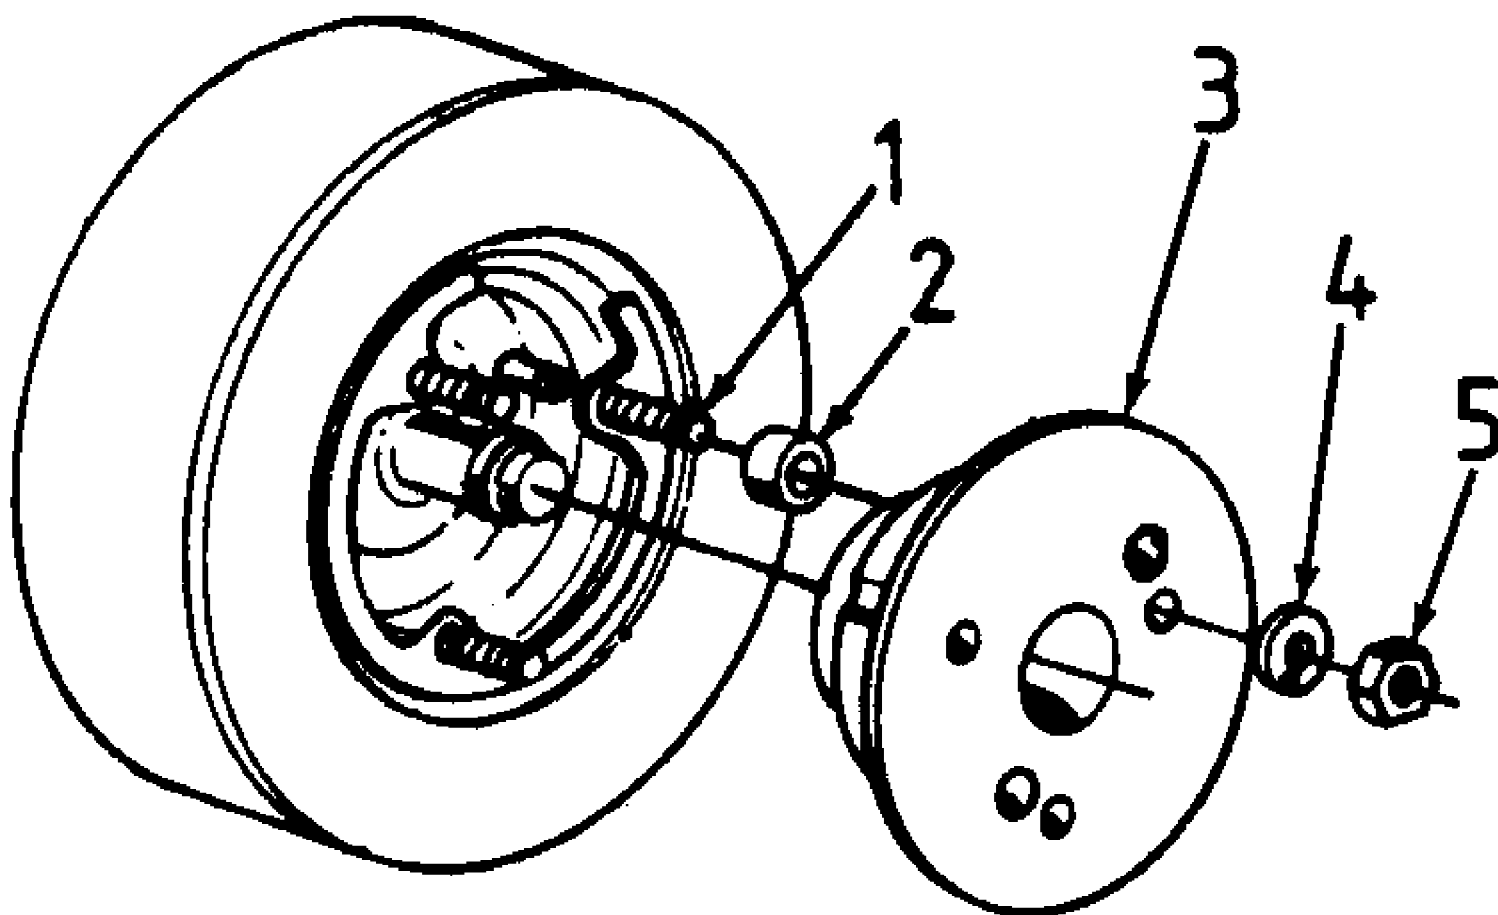

190-064-190 Rear Bagging Grass Catcher (1988)
Wheel Weight

190-064-190 Rear Bagging Grass Catcher (1988)
Wheel Weight

Page 5 of 5

Ref #	Part Number	Qty	S/P/F	Description
1	16810	1	S	Wheel Weight Snap Ring
2	750-0527	1		Spacer
3	723-0414	1		Wheel Weight
4	736-0119	1	S	Lock Washer 5/16" I.D
5	712-0267	1	S	Hex Nut 5/16-18 Thd.